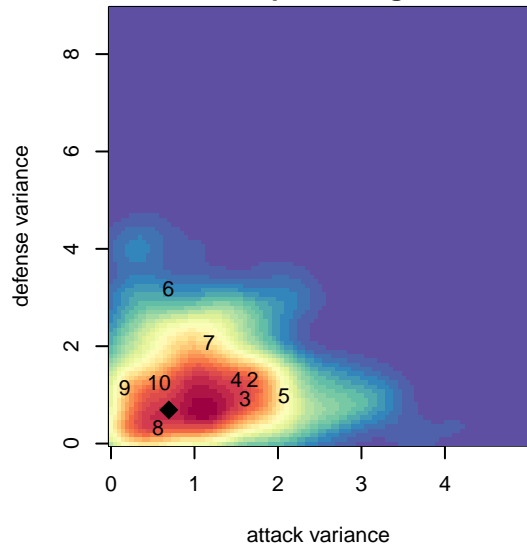

## FC Portland ECNL G00

FC Portland  
Portland, OR  
G00 total strength=1785  
attack=36.34 defense=25.42  
fall league = ECNL U15

alt names used:  
FC Portland ECNL U15

Venues played:  
2015 ECNL U15  
2015 NWCL U16  
2015 Portland Winter Showcase U16

**attack and defense variance (black dot)  
relative to other teams  
and top 10 in region**

**attack and defense rating  
relative to others at age  
and all opponents in last 13 months**

**Performance relative to 13 month average**