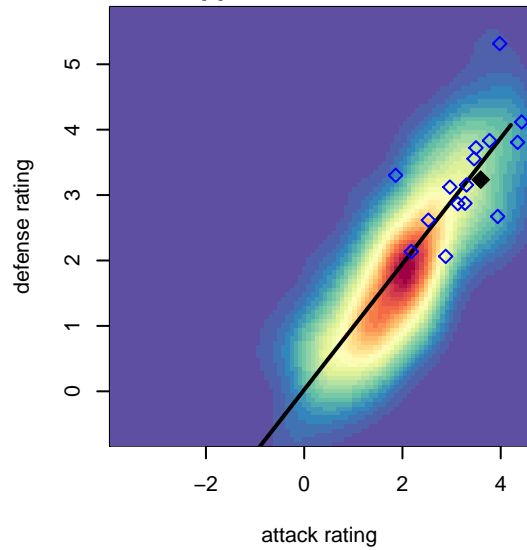

## FC Portland ECNL G00

FC Portland  
Portland, OR  
G00 total strength=1785  
attack=36.34 defense=25.42  
fall league = ECNL U15

alt names used:  
FC Portland ECNL U15

Venues played:  
2015 ECNL U15  
2015 NWCL U16  
2015 Portland Winter Showcase U16

**attack and defense variance (black dot)  
relative to other teams  
and top 10 in region**

**attack and defense rating  
relative to others at age  
and all opponents in last 13 months**

**Performance relative to 13 month average**